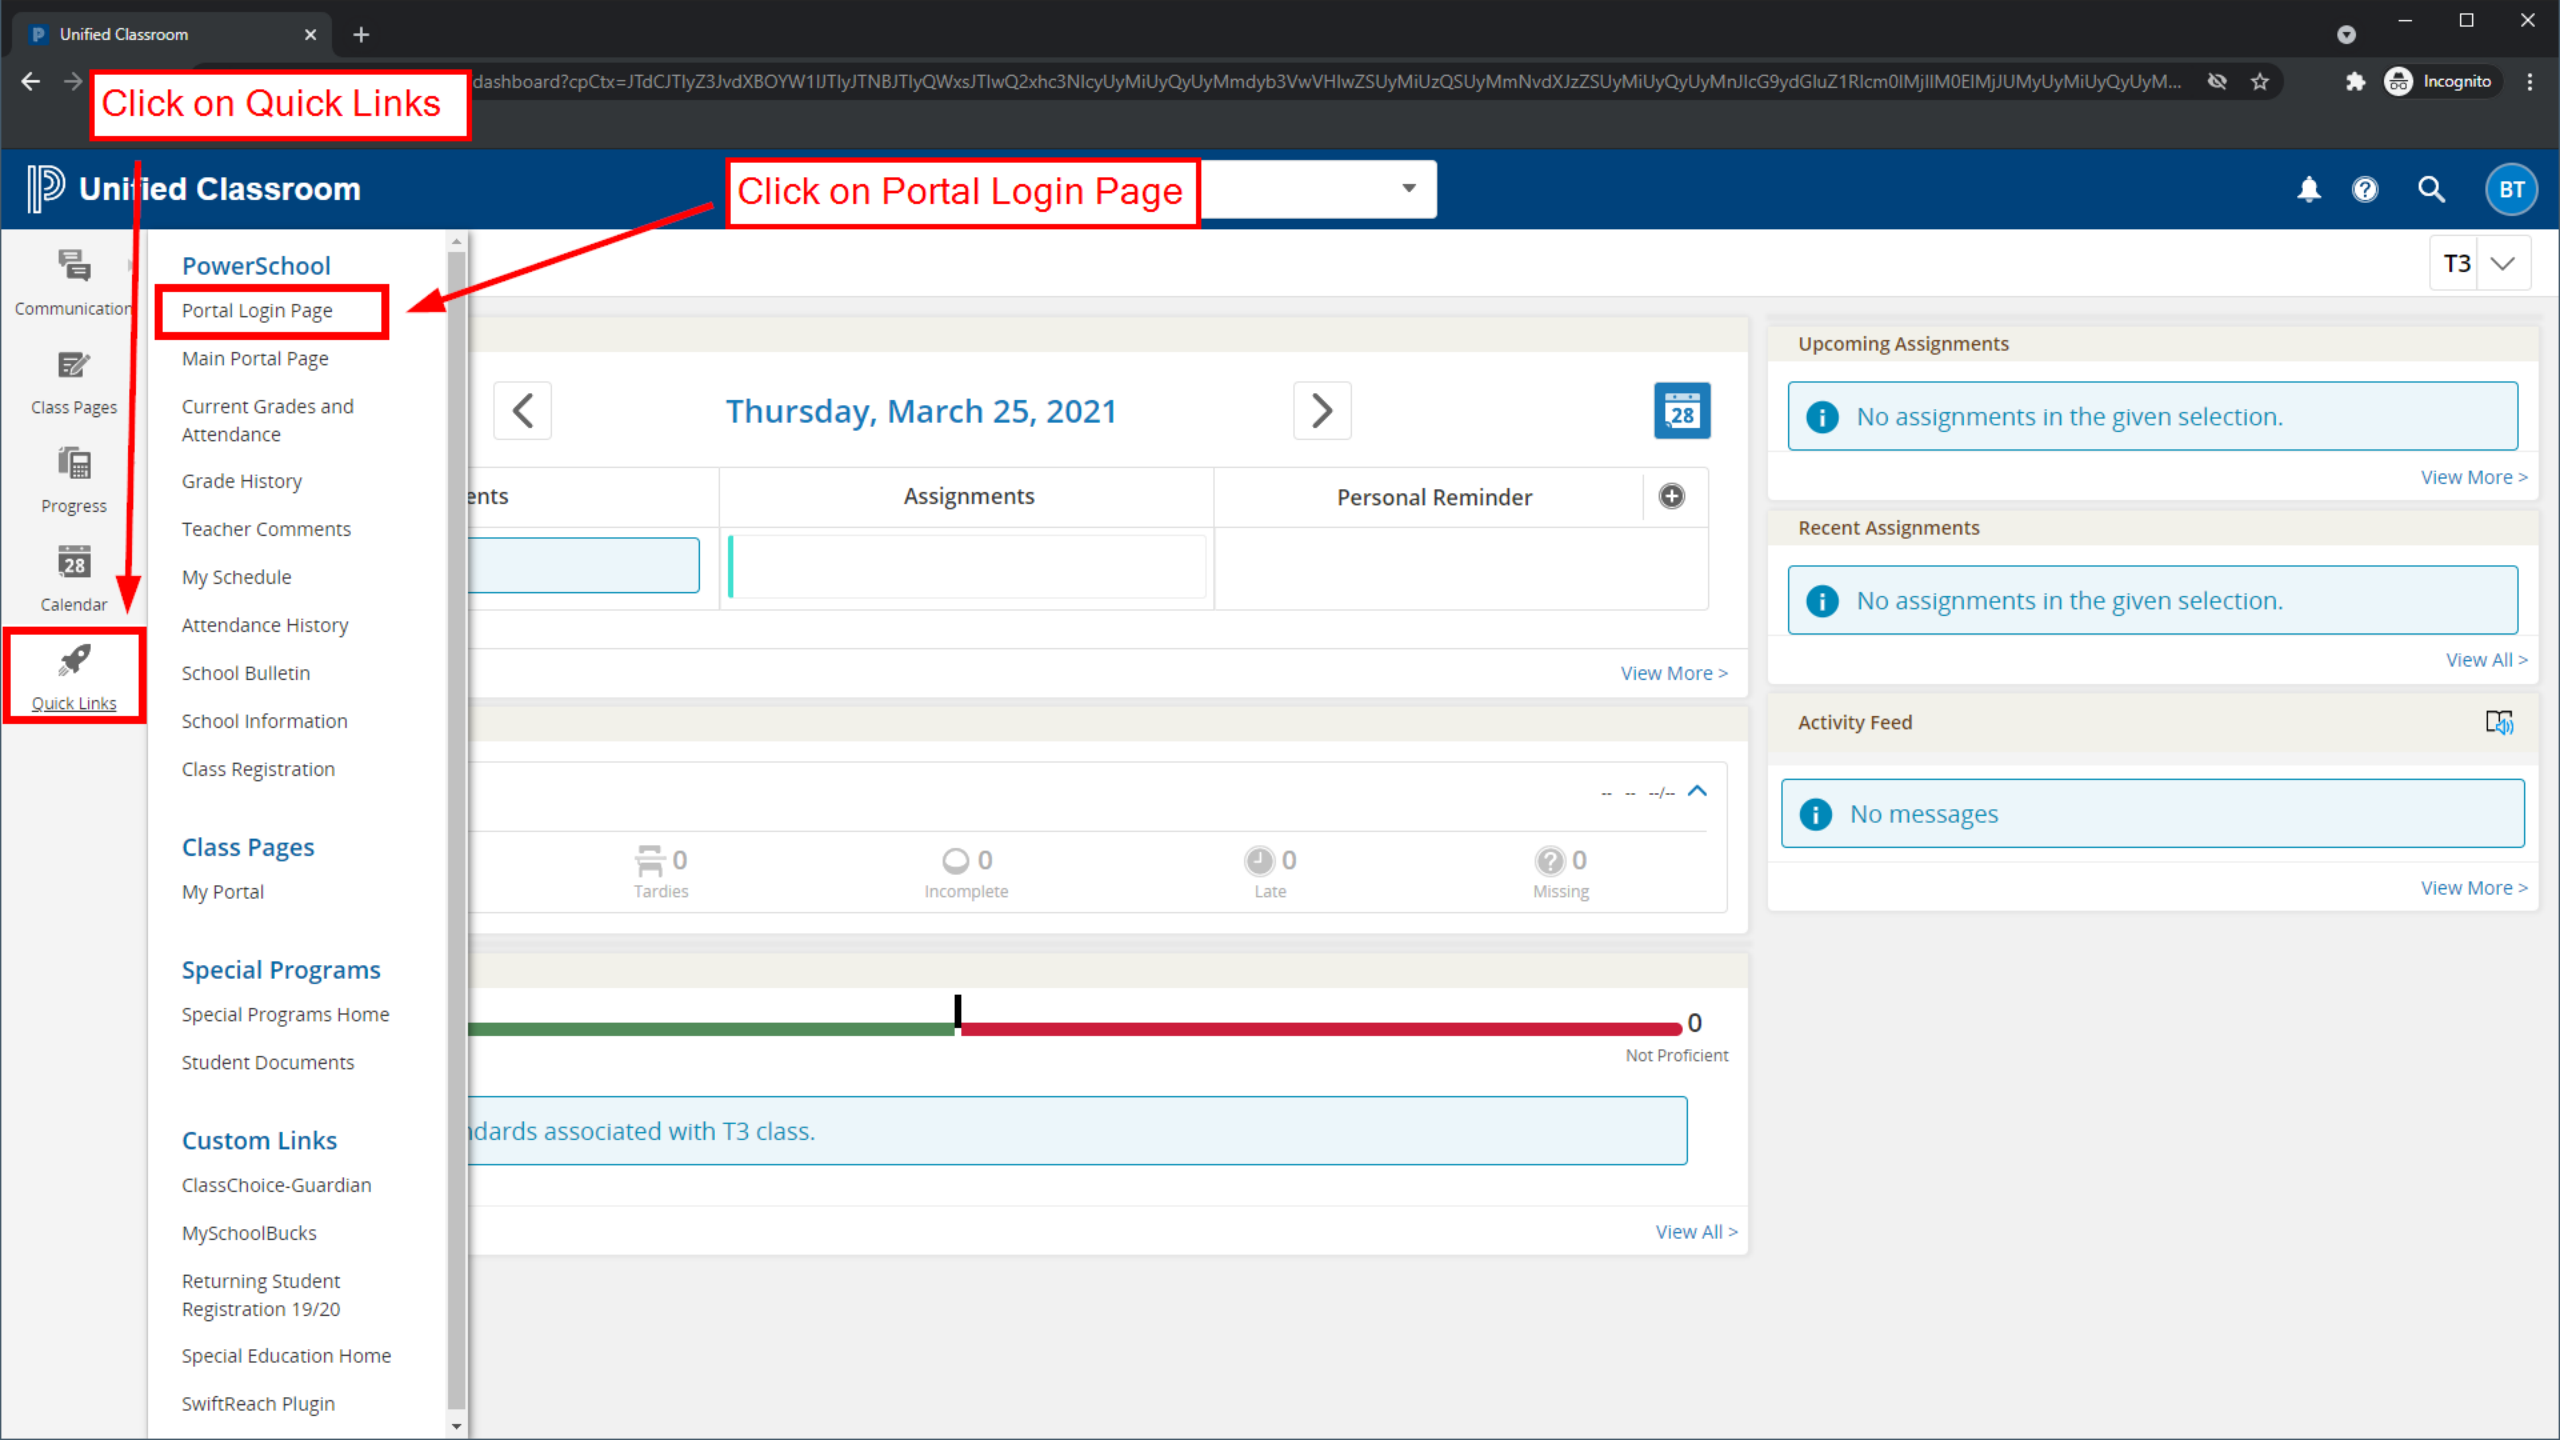

How to Access PLSVault Report Cards

Click on Quick Links

Click on Portal Login Page

PowerSchool

Portal Login Page

Main Portal Page

Current Grades and Attendance

Grade History